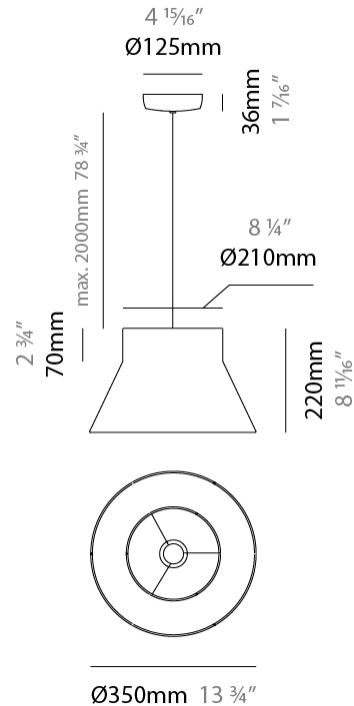

KORA SUSPENSION

D111099-

base number   Finish   Finish
Options   Options

1. To build a product code in our configurator select the specify button on the base model # product page
2. To build a manual product code on this datasheet choose from the options listed below in blue font and add the suffix to the base model #

GENERAL

Series: Kora
Brand: Ole
Division: Design
Mounting Type: Suspension
Mounting Location: Ceiling
Subcategory: Up/Down Light

PHYSICAL

Shape: Abstract
Diameter (mm): 350
Diameter (in): 13 ³/₄
Height (mm): 220
Height (in): 8 ¹¹/₁₆
Max. Overall Height (mm): 2220
Max. Overall Height (in): 87 ³/₈
Light Distribution: Direct / Indirect
Weight (kg): 1.6
Weight (lbs): 3.5
Fixture Finish: BEI / BLK / BLU / COG / DGN / GRY / MRN / MOC / MUS / OLV / SIL / STN / TER / WHI
Holder Finish: MWH / MBK
Fixture Material: Fabric Cord / Metal
Cable Details: 2000mm Cable
Upon Request: Other fabric cord colors available upon request (see downloadable finish chart)

ELECTRICAL

Number of Lamps: 1
Lamp Type: LED Retrofit
Lamp Shape: A19
Bulb Included: Bulb Not Included
Max. Wattage Per Lamp (W): 15
Lamp Base: E26
Input Voltage (V): 120
Upon Request: 277Vac / GU24

LED

OPTICAL

RATINGS AND CERTIFICATIONS

Certified By: Certified for North American Standards
IP rating: IP20

PROJECT
TYPE
SPECIFIER
QUANTITY
DATE