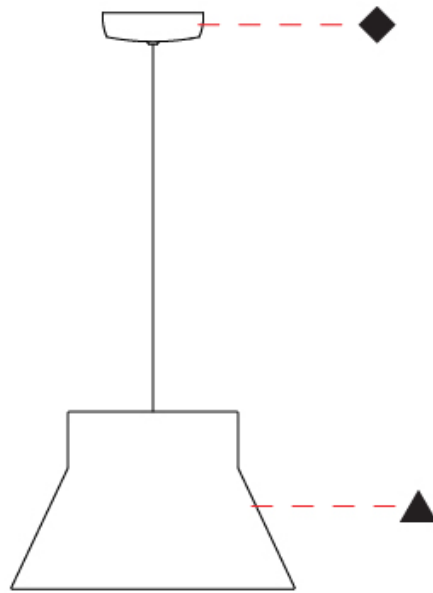

KORA SUSPENSION

D111099-

PROJECT

TYPE

SPECIFIER

QUANTITY

DATE