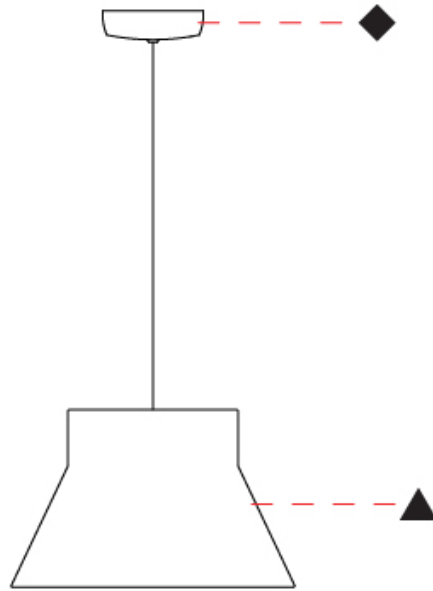

KORA SUSPENSION

D111099-

PROJECT _____

TYPE _____

SPECIFIER _____

QUANTITY _____

DATE _____

D