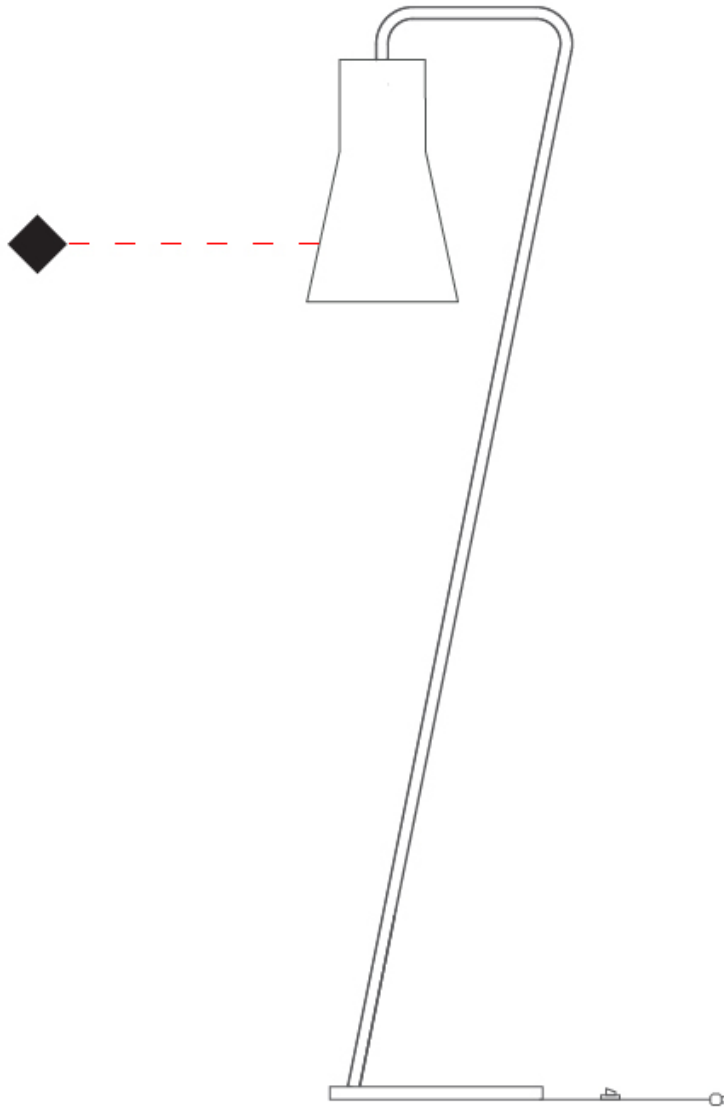

D114022-

PROJECT

TYPE

SPECIFIER

QUANTITY

DATE

D