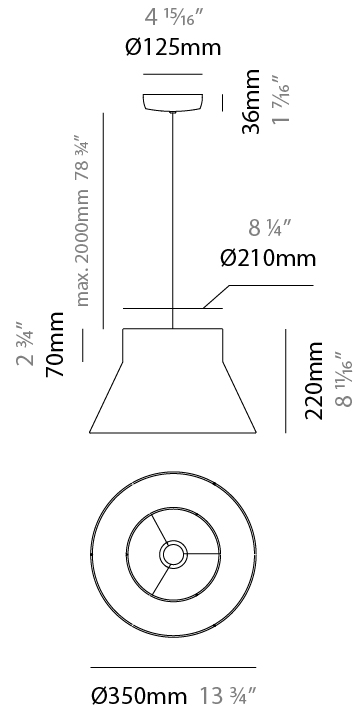

KORA SUSPENSION

D111099-

base number Finish
Options

PROJECT
TYPE
SPECIFIER
QUANTITY
DATE

1. To build a product code in our configurator select the specify button on the base model # product page
2. To build a manual product code on this datasheet choose from the options listed below in blue font and add the suffix to the base model #

GENERAL

Series: Kora
Partner: Ole
Division: Design
Installation: Suspension
Product Type: Pendant
Mounting Location: Ceiling
Light Distribution: Direct / Indirect

PHYSICAL

Shape: Abstract
Diameter (mm): 350
Diameter (in): 13 3/4
Height (mm): 220
Height (in): 8 11/16
Max. Overall Height (mm): 2220
Max. Overall Height (in): 87 3/8
Weight (kg): 1.6
Weight (lbs): 3.5
Fixture Finish: BEI / BLK / BLU / COG / DGN / GRY / MRN / MOC / MUS / OLV / SIL / STN / TER / WHI
Holder Finish: MBK
Fixture Material: Fabric Cord / Metal
Primary Material: Fabric - Recycled
Cable Details: 2000mm/78 3/4" Cable
Upon Request: Other fabric cord colors available upon request (see downloadable finish chart) Matte White Holder

ELECTRICAL

Number of Lamps: 1
Lamp Type: LED Retrofit
Lamp Shape: A19
Bulb Included: Bulb Not Included
Max. Wattage Per Lamp (W): 15
Lamp Base: E26
Input Voltage (V): 120
Upon Request: 277Vac / GU24

LED

OPTICAL

RATINGS AND CERTIFICATIONS

Certified By: Certified for North American Standards
IP rating: IP20